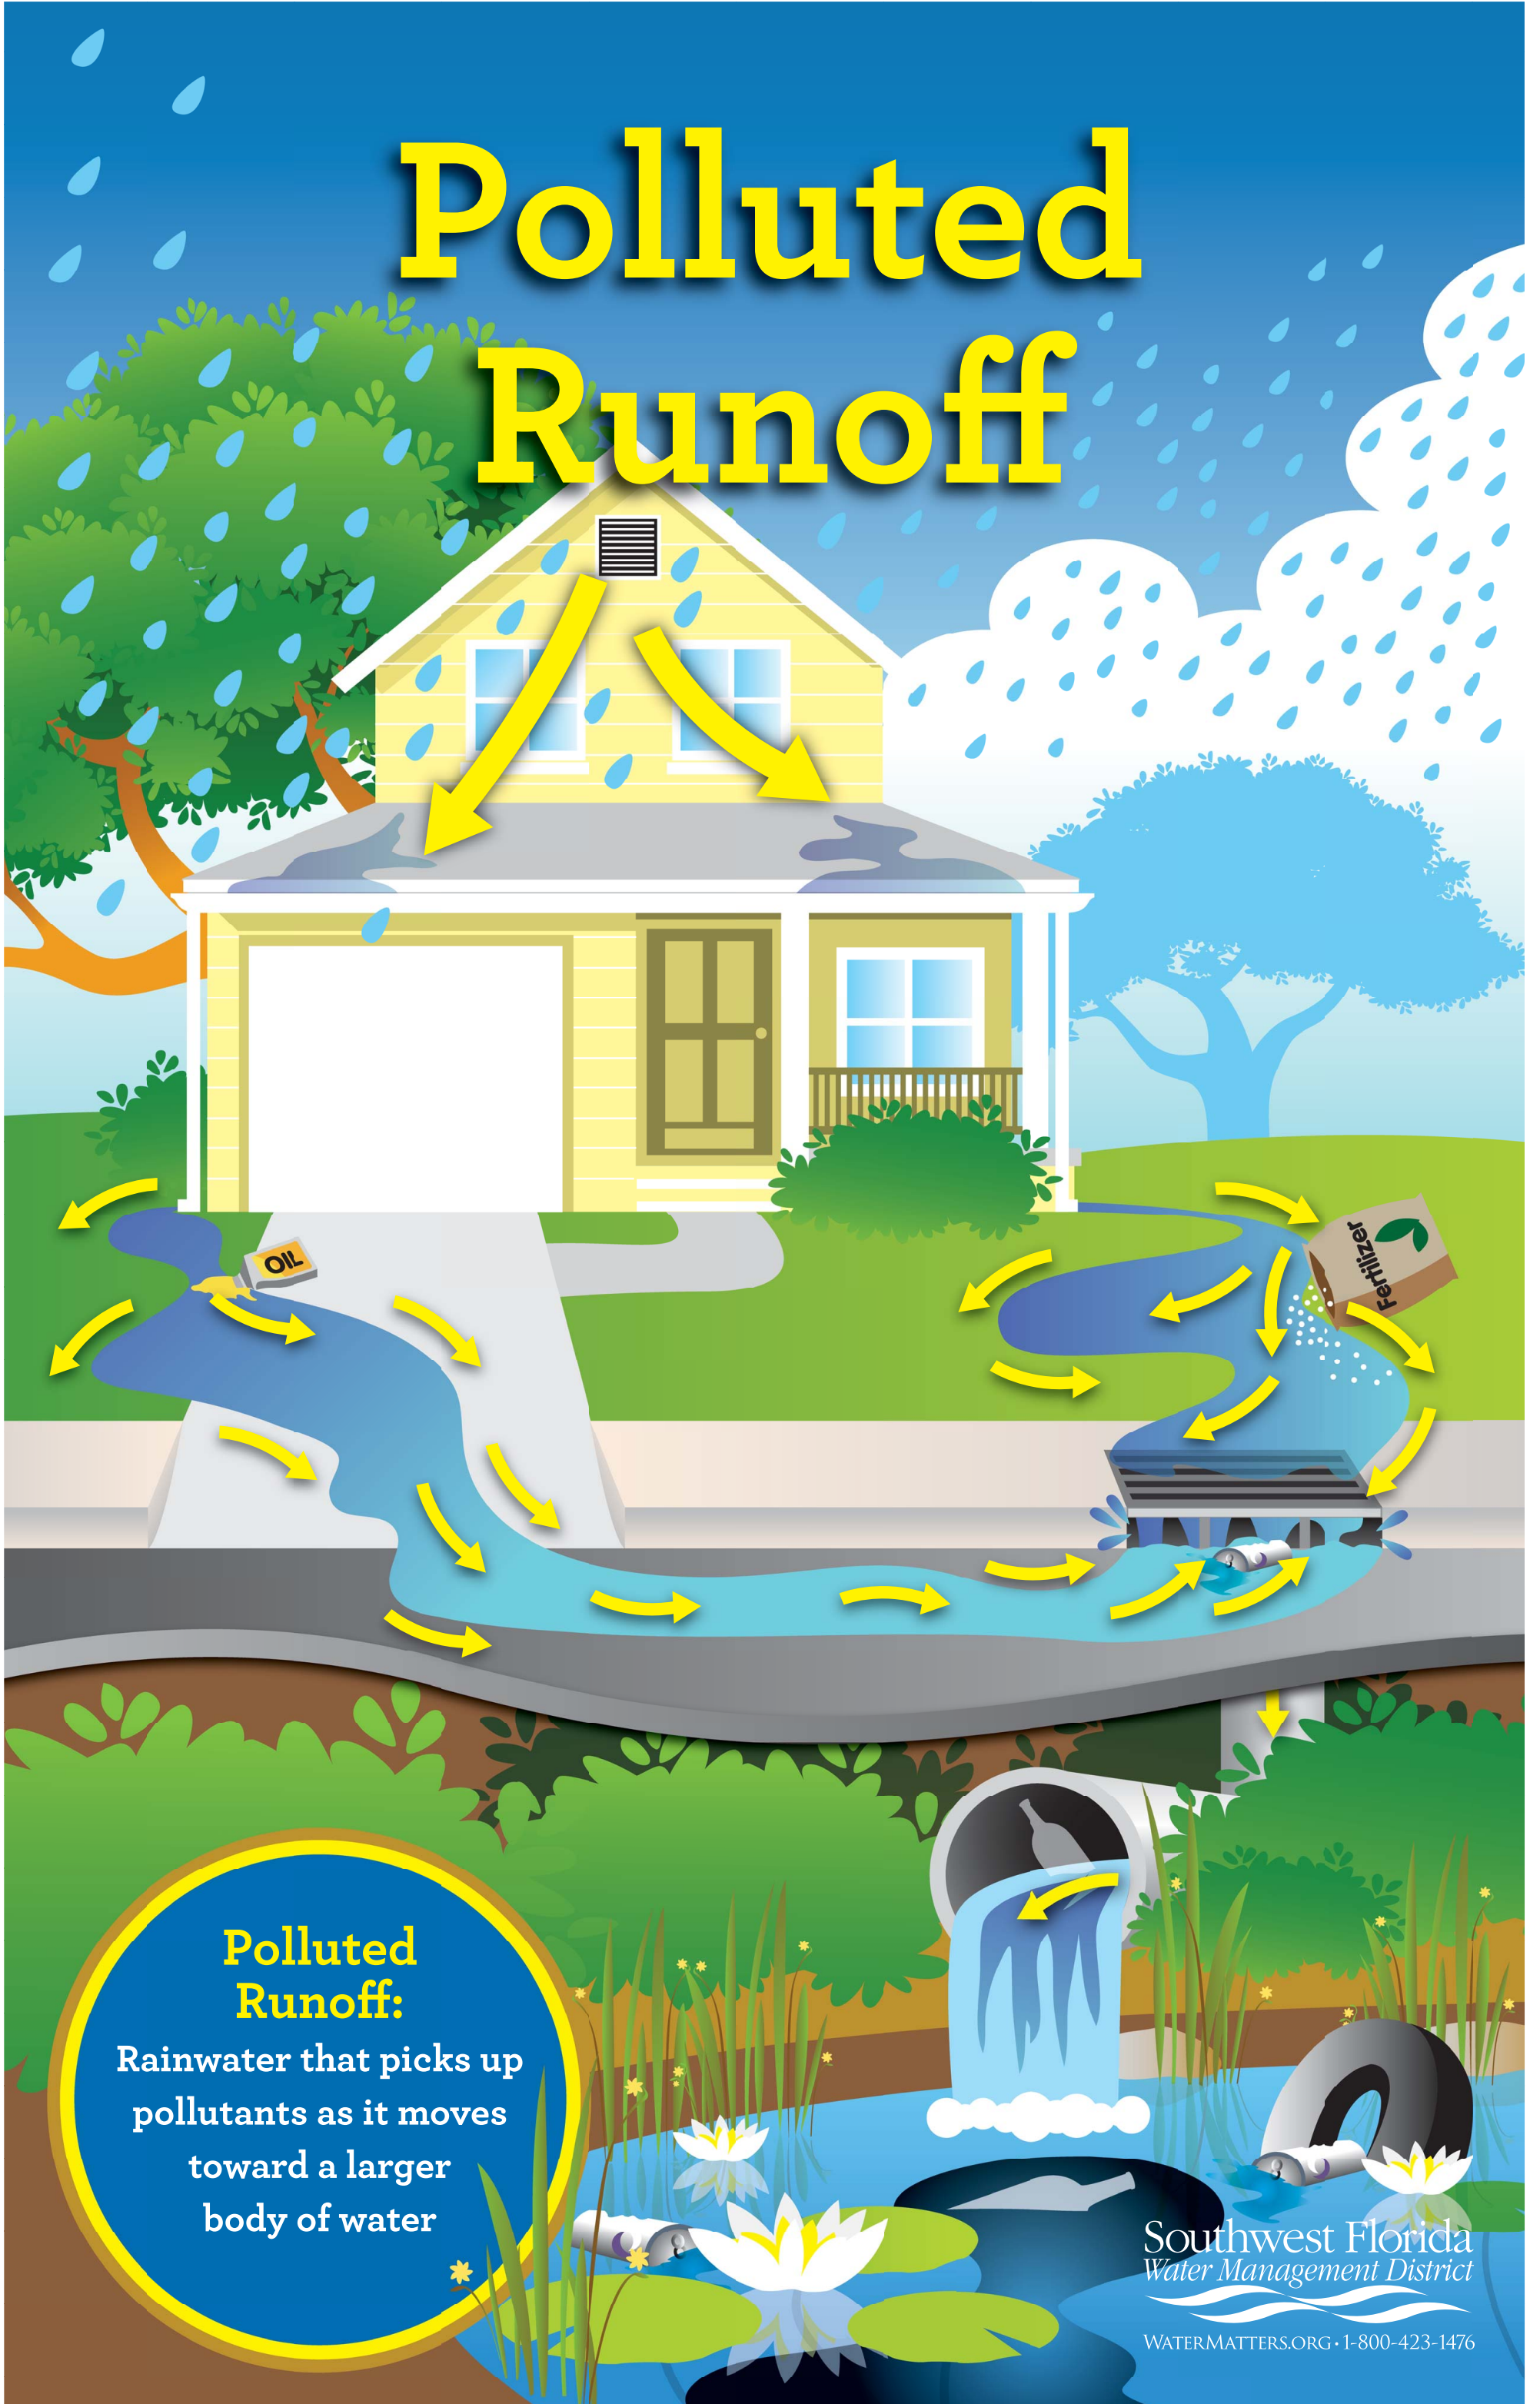

# Polluted Runoff

## Polluted Runoff:

Rainwater that picks up  
pollutants as it moves  
toward a larger  
body of water

Southwest Florida  
Water Management District

WATERMATTERS.ORG • 1-800-423-1476